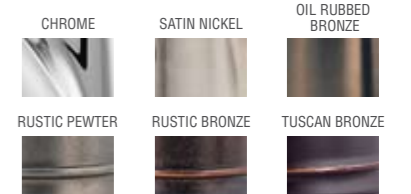

Kitchen

■ GT529-YPC
PULL DOWN KITCHEN
WITH MATCHING
SOAP DISPENSER

■ GT26-4YPC
4-HOLE KITCHEN WITH
MATCHING SIDE SPRAY
AND SOAP DISPENSER

ASHFIELD®

GT40-YPOC
SINGLE CONTROL
VESSEL LAVATORY FAUCET

AVAILABLE FINISHES