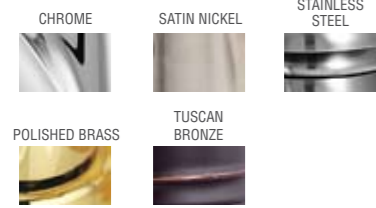

AVAILABLE FINISHES